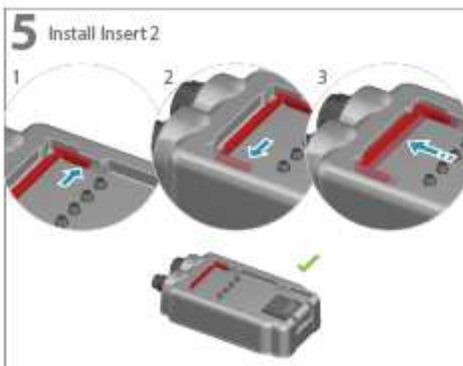

# X2 RACEKEY CONNECTION FIX FOR DIRECT POWER X2 TRANSPONDERS

Scan for instruction video