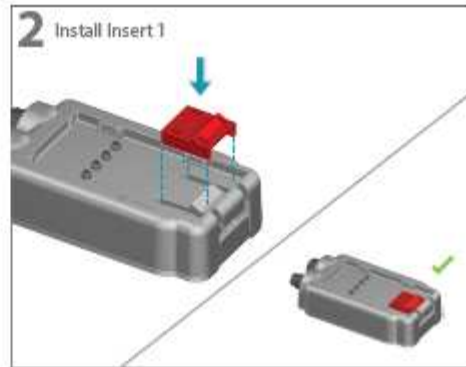

# X2 RACEKEY CONNECTION FIX FOR DIRECT POWER X2 TRANSPONDERS

Scan for instruction video